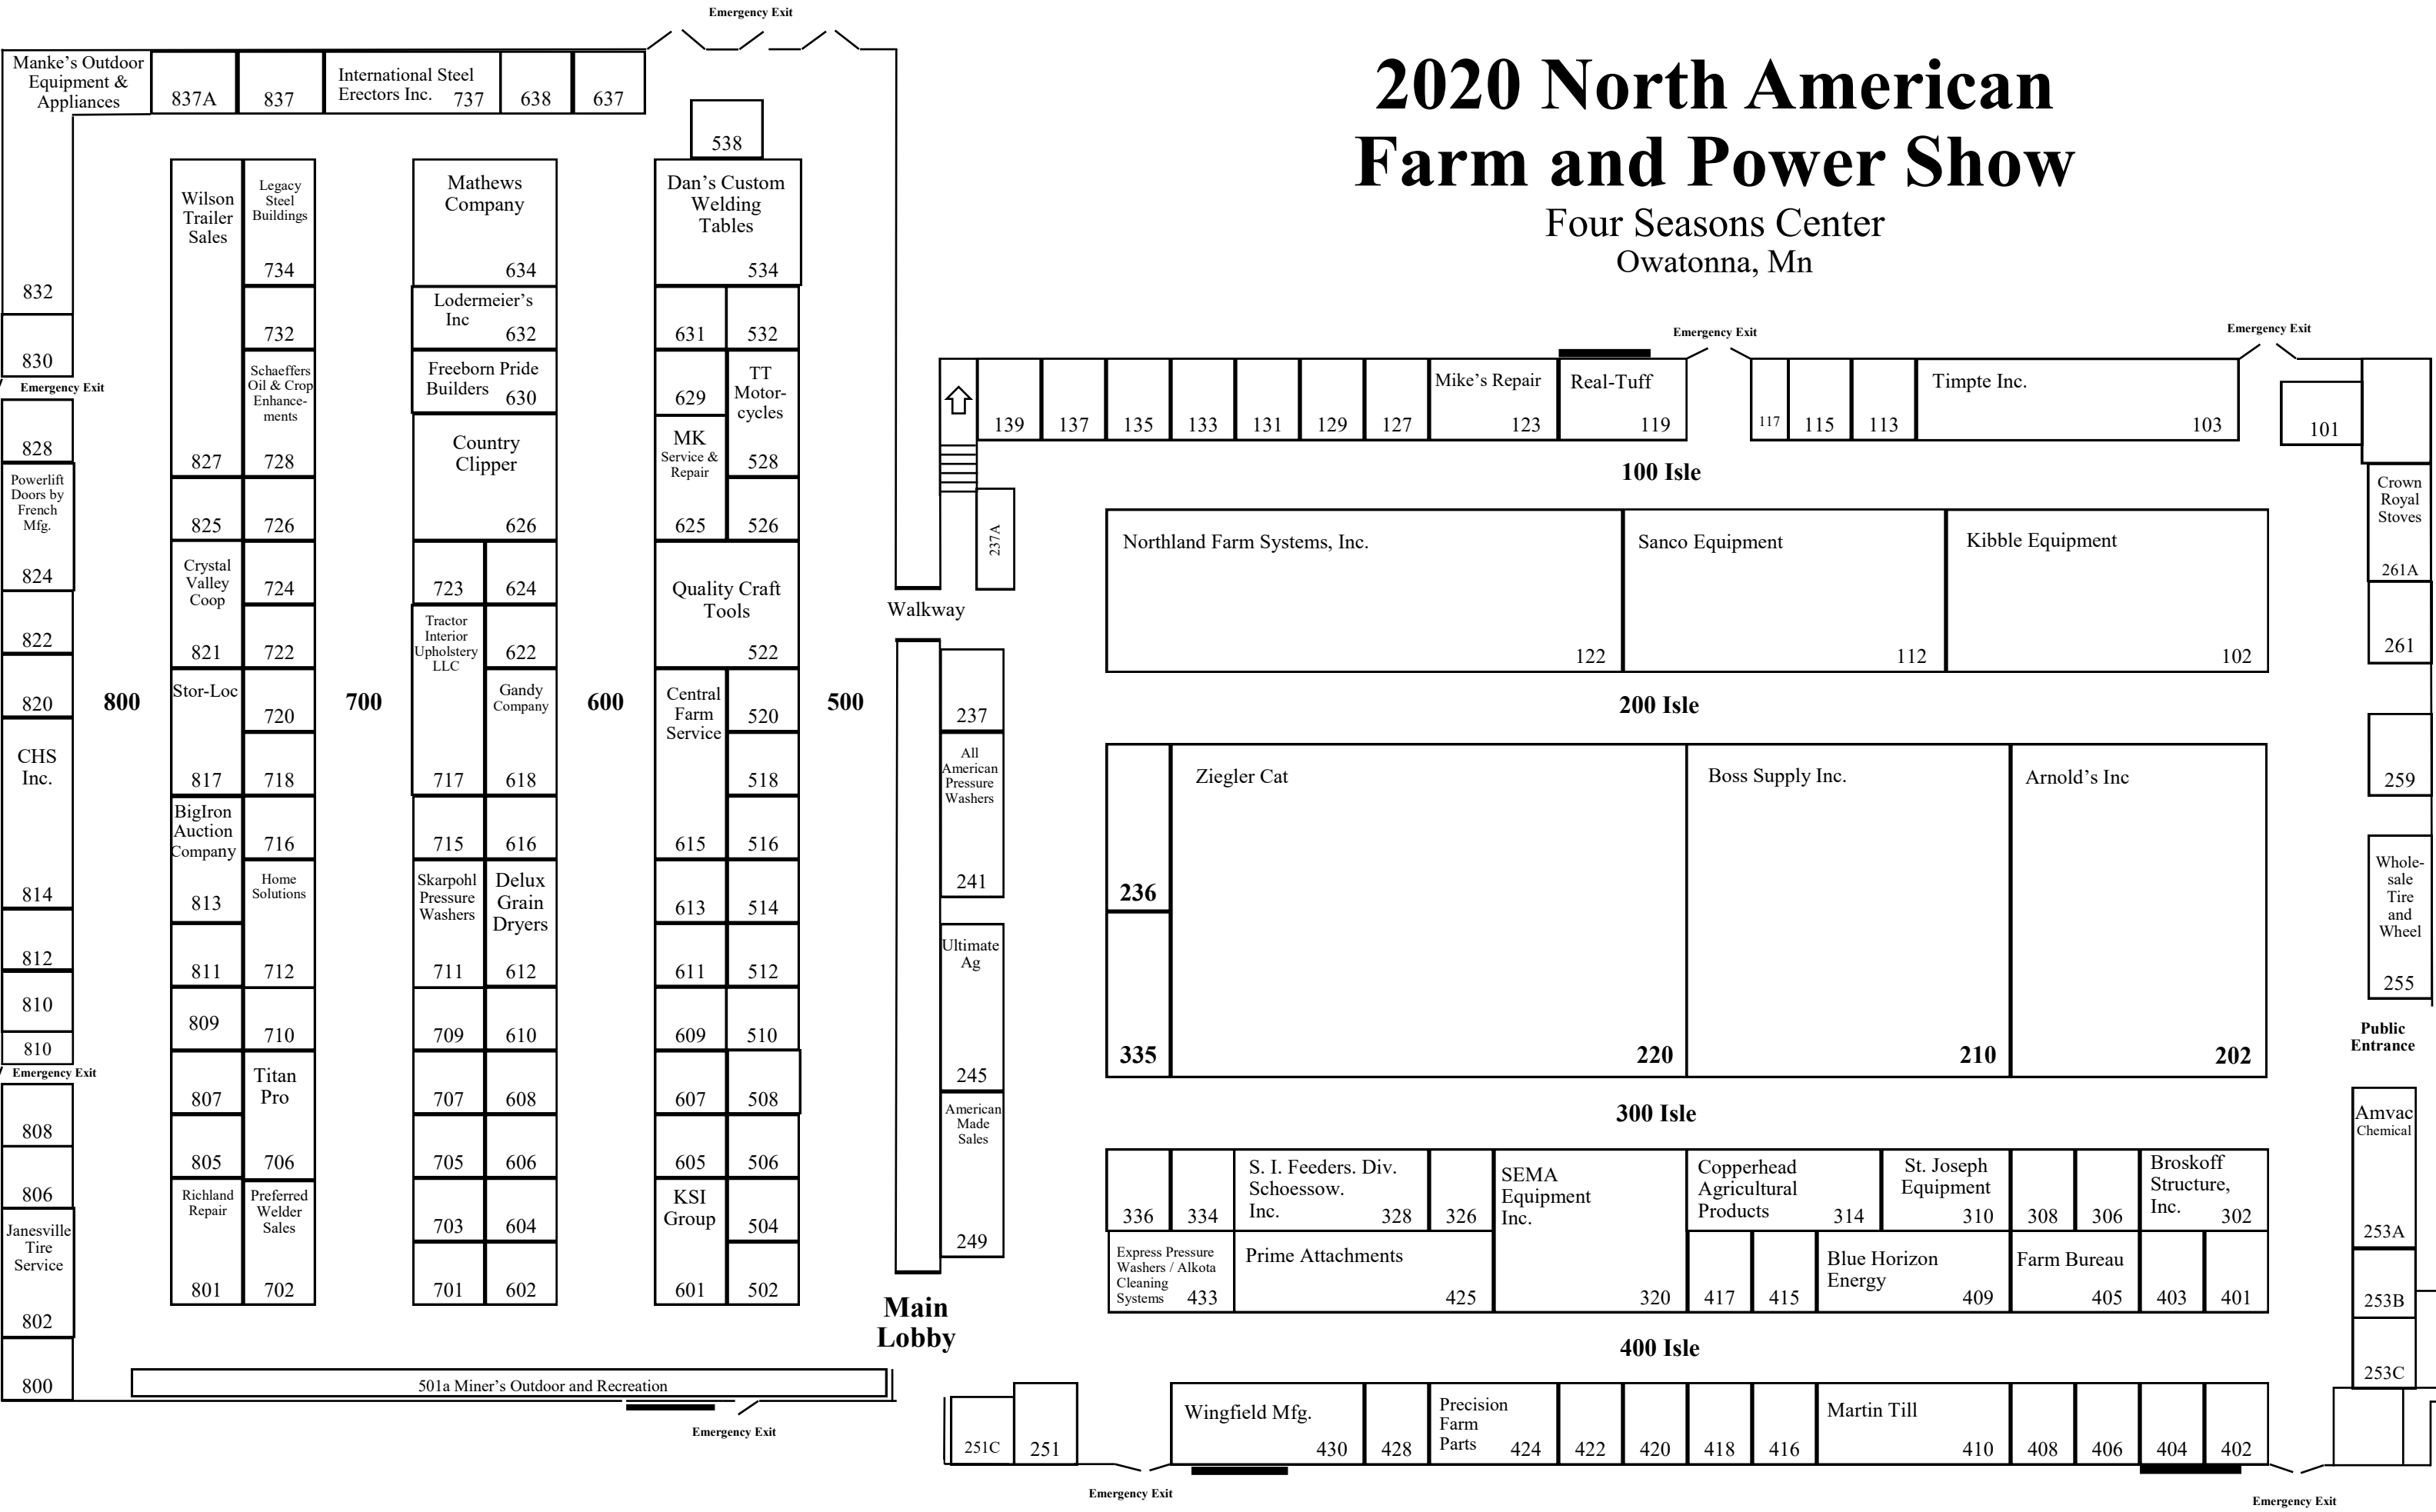

2020 North American Farm and Power Show

Four Seasons Center
Owatonna, Mn

Manke's Outdoor Equipment & Appliances 837A 837 International Steel Erectors Inc. 737 638 637

832
830
Emergency Exit
828
Powerlift Doors by French Mfg.
824
822
820
CHS Inc.
814
812
810
810
Emergency Exit
808
806
Janesville Tire Service
802
800

Wilson Trailer Sales
Legacy Steel Buildings
734
732
Schaeffers Oil & Crop Enhancements
827 728
825 726
Crystal Valley Coop
724
821 722
Stor-Loc
720
817 718
BigIron Auction Company
716
813 Home Solutions
811 712
809 710
807 Titan Pro
805 706
Richland Repair Preferred Welder Sales
801 702

538
Dan's Custom Welding Tables
534
631 532
629 TT Motorcycles
MK Service & Repair 528
625 526
Quality Craft Tools
522
Central Farm Service
520
518
615 516
613 514
611 512
609 510
607 508
605 506
KSI Group
504
601 502

Mathews Company
634
Lodermeier's Inc
632
Freeborn Pride Builders
630
Country Clipper
626
723 624
Tractor Interior Upholstery LLC
622
Gandy Company
717 618
715 616
Skarpohl Pressure Washers
Delux Grain Dryers
711 612
709 610
707 608
705 606
703 604
701 602

500
237
All American Pressure Washers
241
Ultimate Ag
245
American Made Sales
249

139 137 135 133 131 129 127
Mike's Repair 123
Real-Tuff 119
117 115 113
Timppte Inc. 103
101

100 Isle

Northland Farm Systems, Inc. 122
Sanco Equipment 112
Kibble Equipment 102

200 Isle

Ziegler Cat 236
Boss Supply Inc. 220
Arnold's Inc 210
202

300 Isle

336 334 S. I. Feeders. Div. Schoessow. Inc. 328 326 SEMA Equipment Inc. 320
Copperhead Agricultural Products 314
St. Joseph Equipment 310 308 306
Broskoff Structure, Inc. 302
Express Pressure Washers / Alkota Cleaning Systems 433
Prime Attachments 425
Blue Horizon Energy 417 415 409
Farm Bureau 405 403 401

400 Isle

251C 251 Wingfield Mfg. 430 428 Precision Farm Parts 424 422 420 418 416 Martin Till 410 408 406 404 402

501a Miner's Outdoor and Recreation

501a
Crown Royal Stoves
261A
261
259
Wholesale Tire and Wheel
255
Public Entrance
Ampvac Chemical
253A
253B
253C

Emergency Exit

Emergency Exit

Emergency Exit

Emergency Exit

Emergency Exit

Emergency Exit

Emergency Exit

Emergency Exit

Emergency Exit

Emergency Exit

Main Lobby

Public Entrance