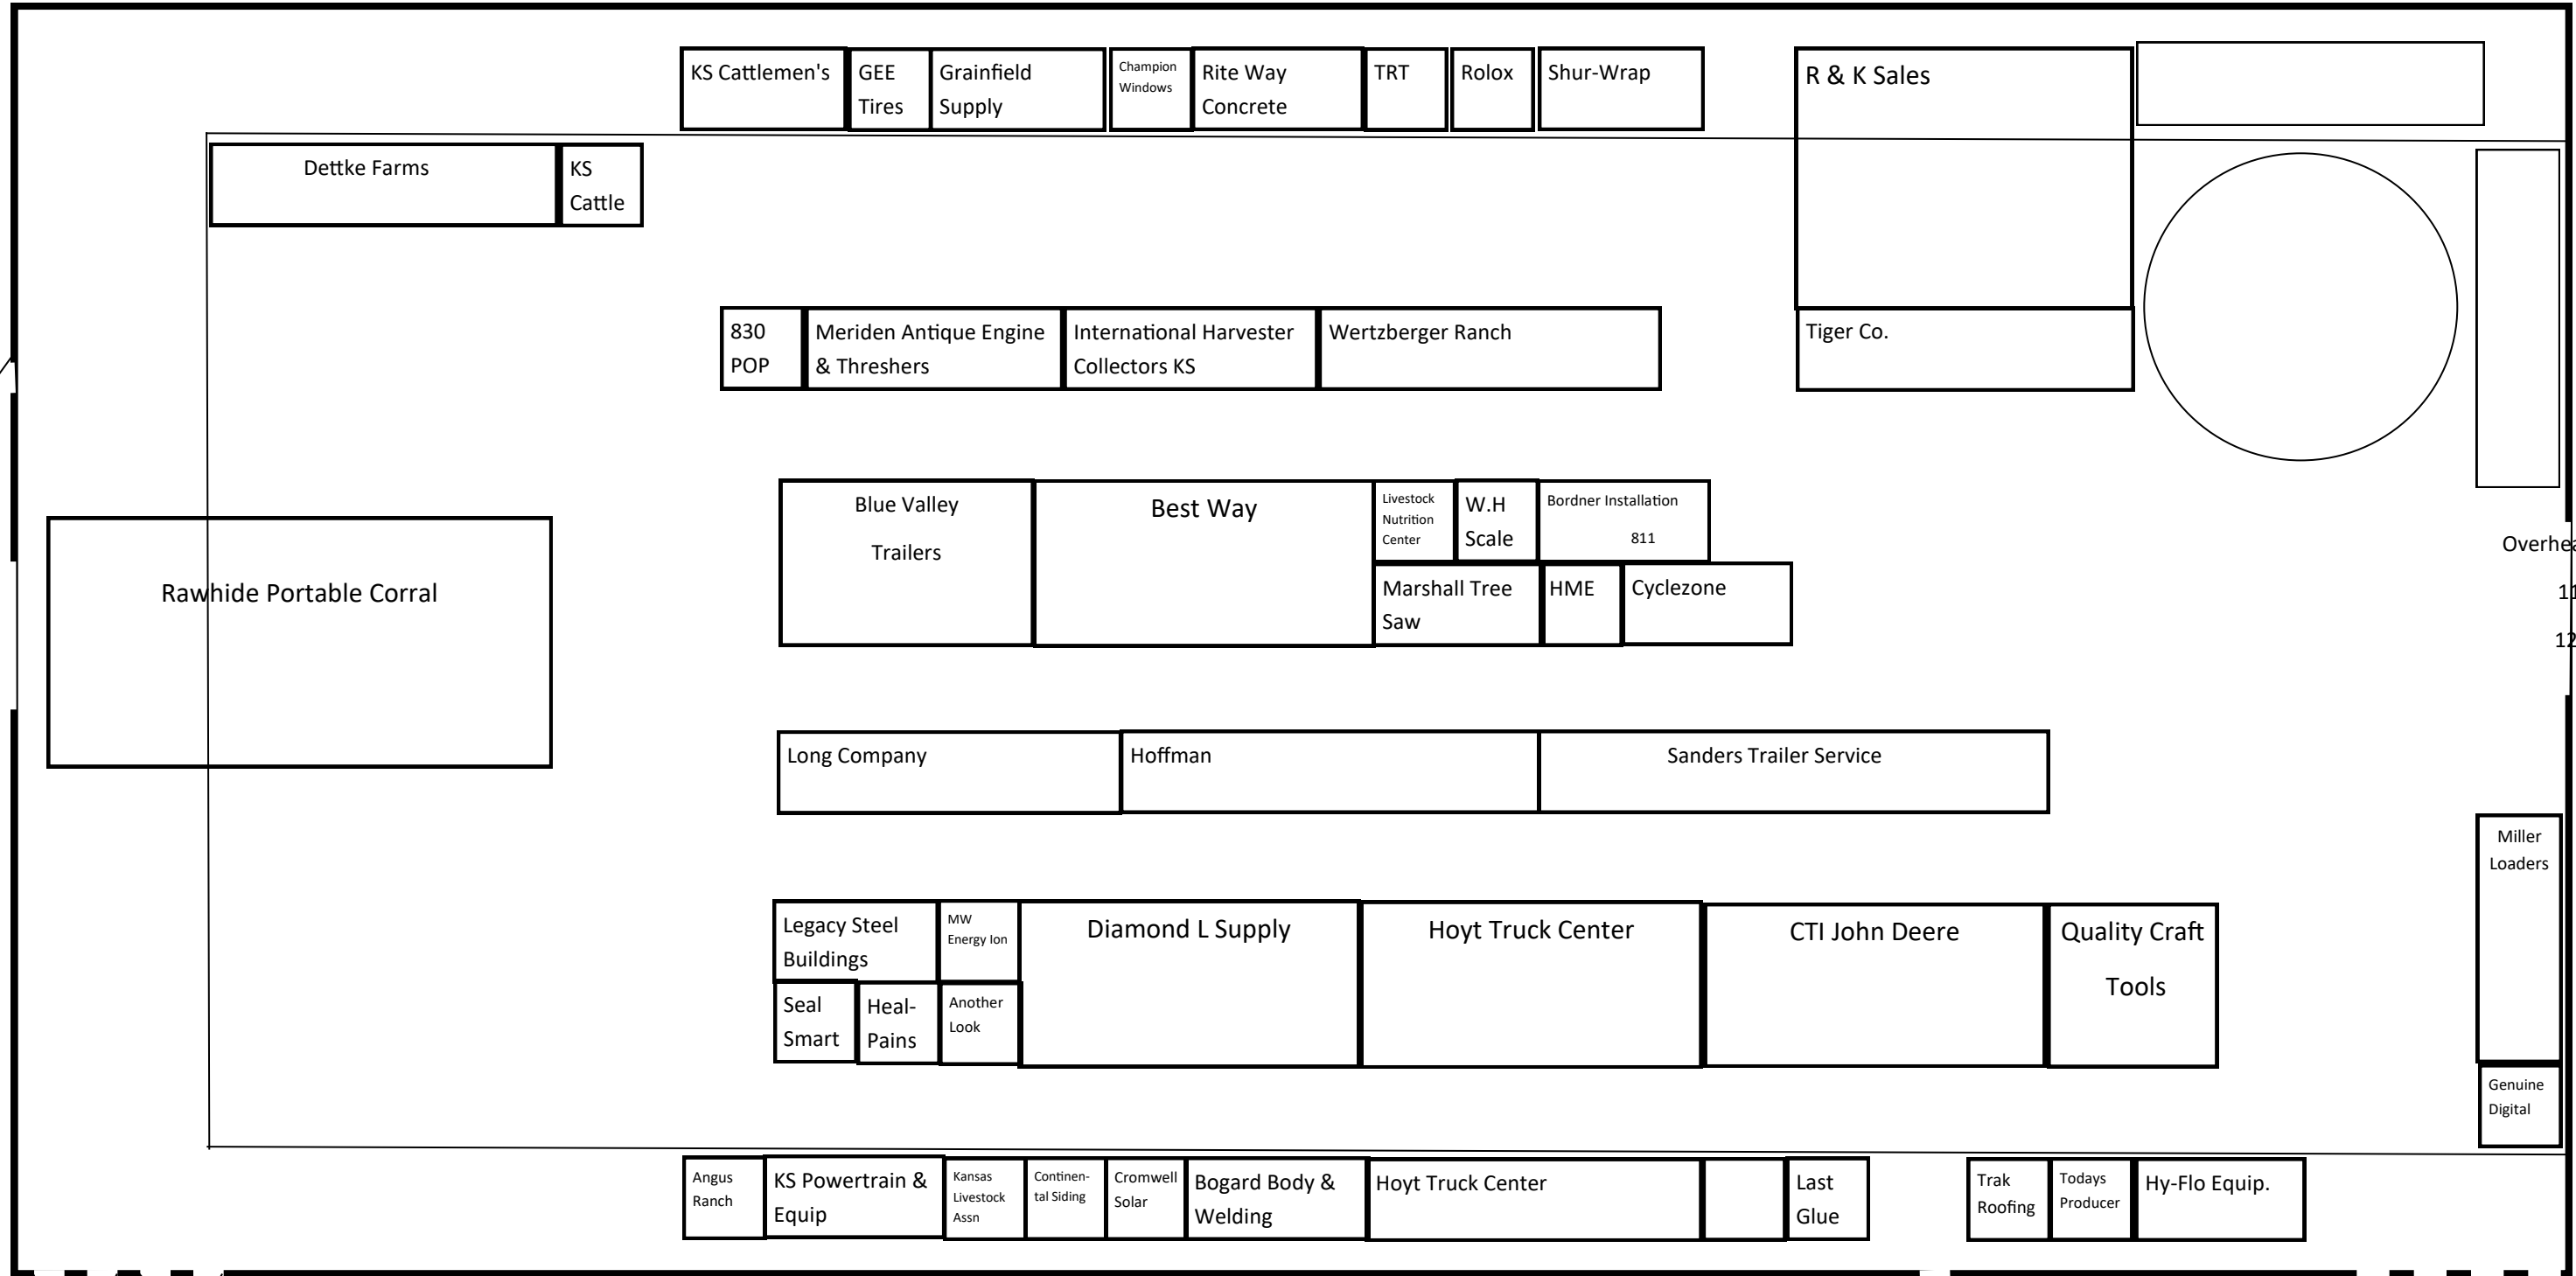

# Domer Arena

## Kansas Expocenter

West

Overhead Door  
11'H  
12'W

Overhead Door  
16' H  
15'8" W

South

North

Entrance

Parking Lot

East

Café

Landon Arena

Exhibition Hall

Entrance