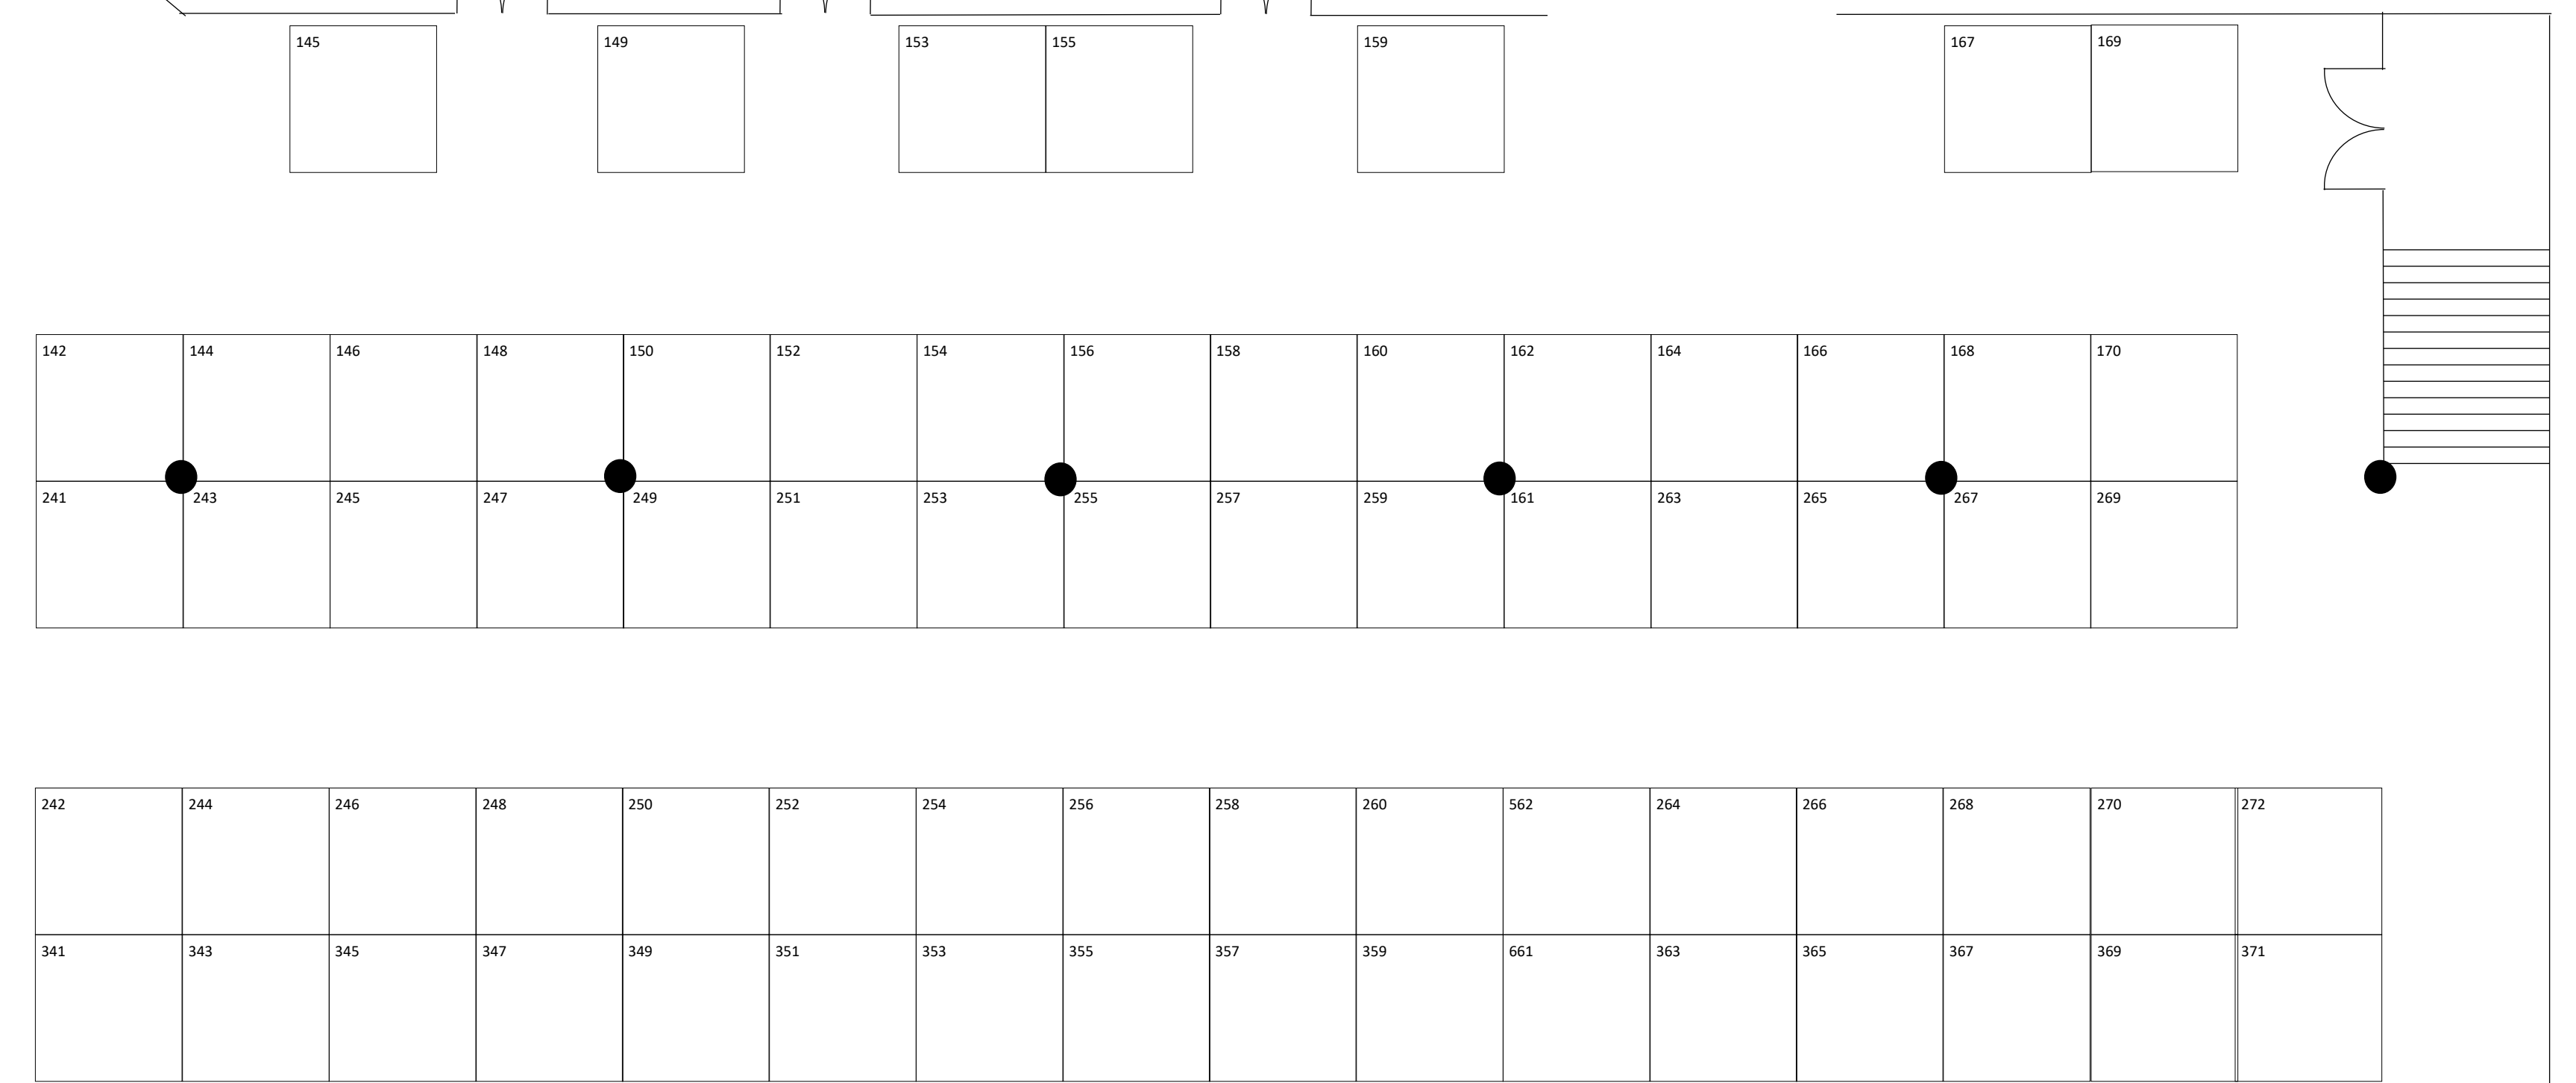

Overhead Door
15'8" W x 14'3" T

Overhead Door
12' W x 13'8" T

Overhead Door
20' W x 14' T

Walkway to Landon Arena

Restrooms

Dining Area

Concessions

Restrooms

Restrooms

Atrium

Main Entrance

Expo Hall

2026 Topeka Farm Show

Parking Lot

Landon Arena
Exhibition Hall

**Domer Arena
2026 Topeka Farm Show**

Overhead Door
13'3" W x 13'9" T

**Landon Arena
2026 Topeka Farm Show**