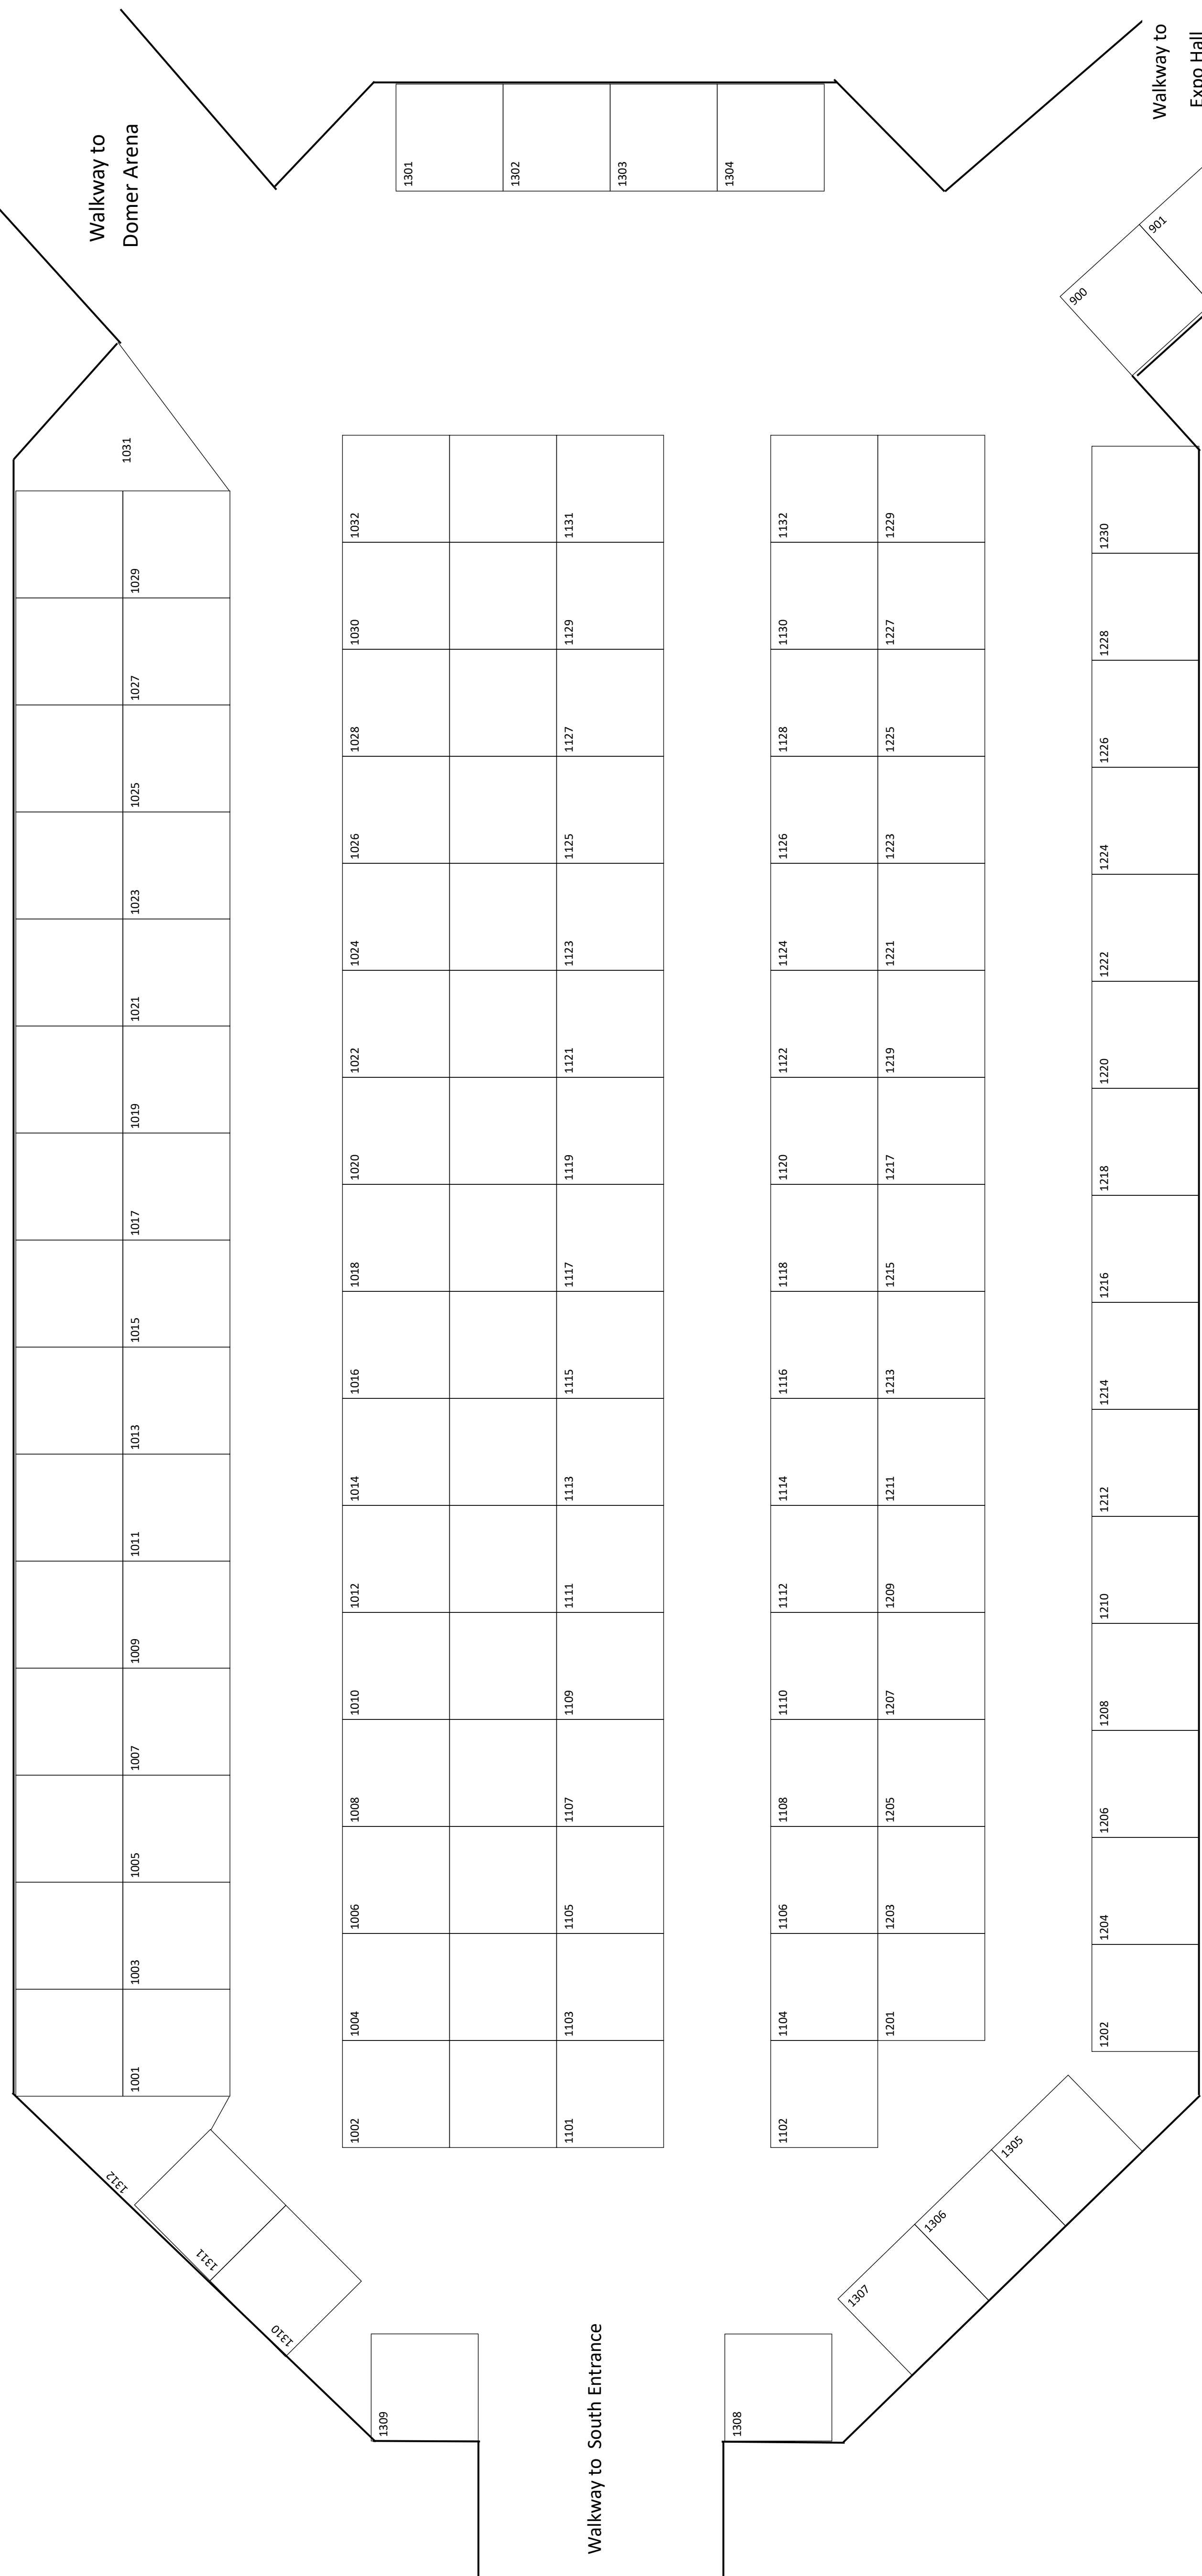

Overhead Door
15'8" W x 14'3" T

Overhead Door
12' W x 13'8" T

Overhead Door
20' W x 14' T

Walkway to Landon Arena

Restrooms

Dining Area

Concessions

Restrooms

Restrooms

Atrium

Main Entrance

Expo Hall

2026 Topeka Farm Show

Parking Lot

Landon Arena
Exhibition Hall

**Domer Arena
2026 Topeka Farm Show**

Overhead Door
13'3" W x 13'9" T

**Landon Arena
2026 Topeka Farm Show**