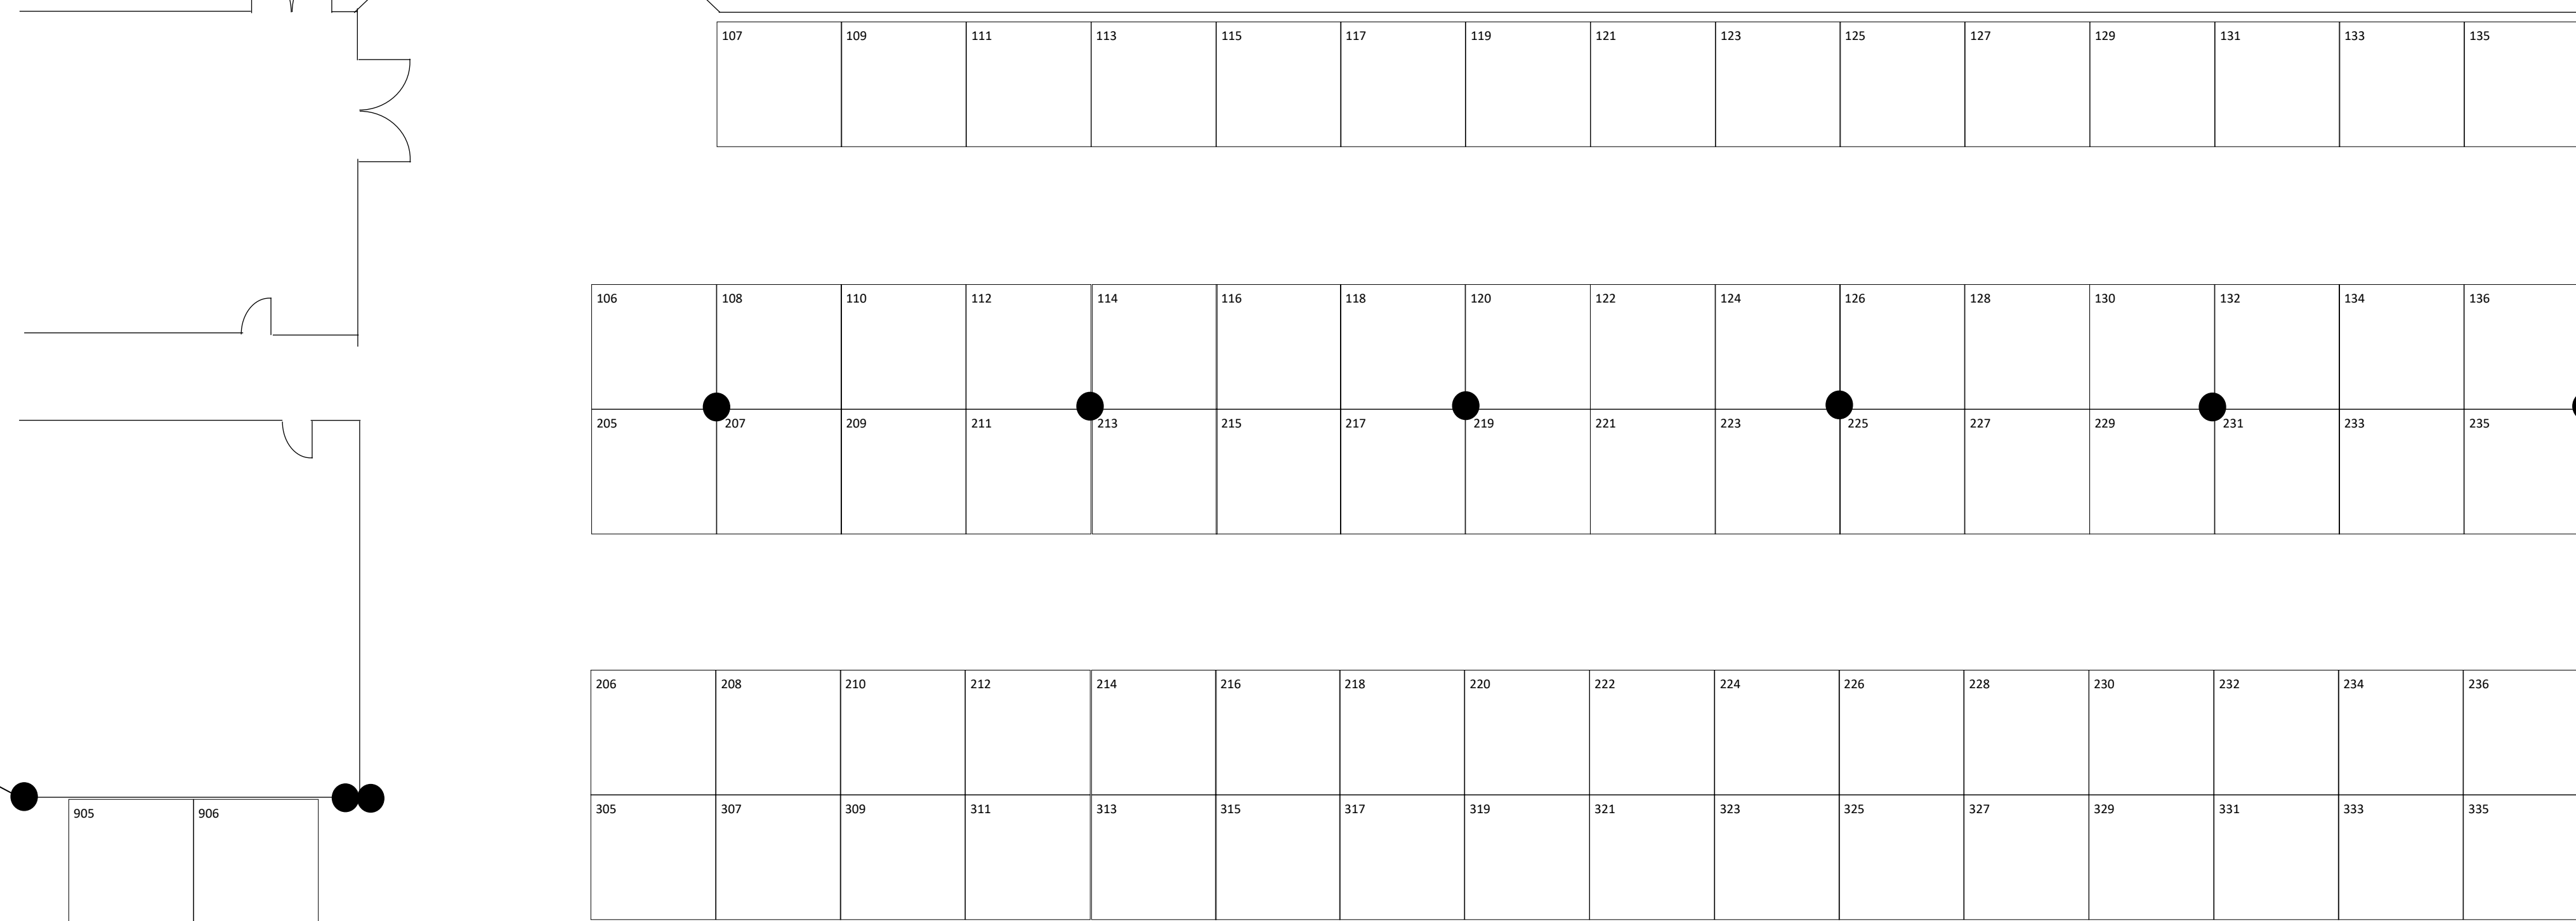

Overhead Door
15'8" W x 14'3" T

Overhead Door
12' W x 13'8" T

Overhead Door
20' W x 14' T

Walkway to Landon Arena

Restrooms

Dining Area

Concessions

Restrooms

Restrooms

Atrium

Main Entrance

Expo Hall

2026 Topeka Farm Show

Parking Lot

Landon Arena
Exhibition Hall

**Domer Arena
2026 Topeka Farm Show**

Overhead Door
13'3" W x 13'9" T

**Landon Arena
2026 Topeka Farm Show**