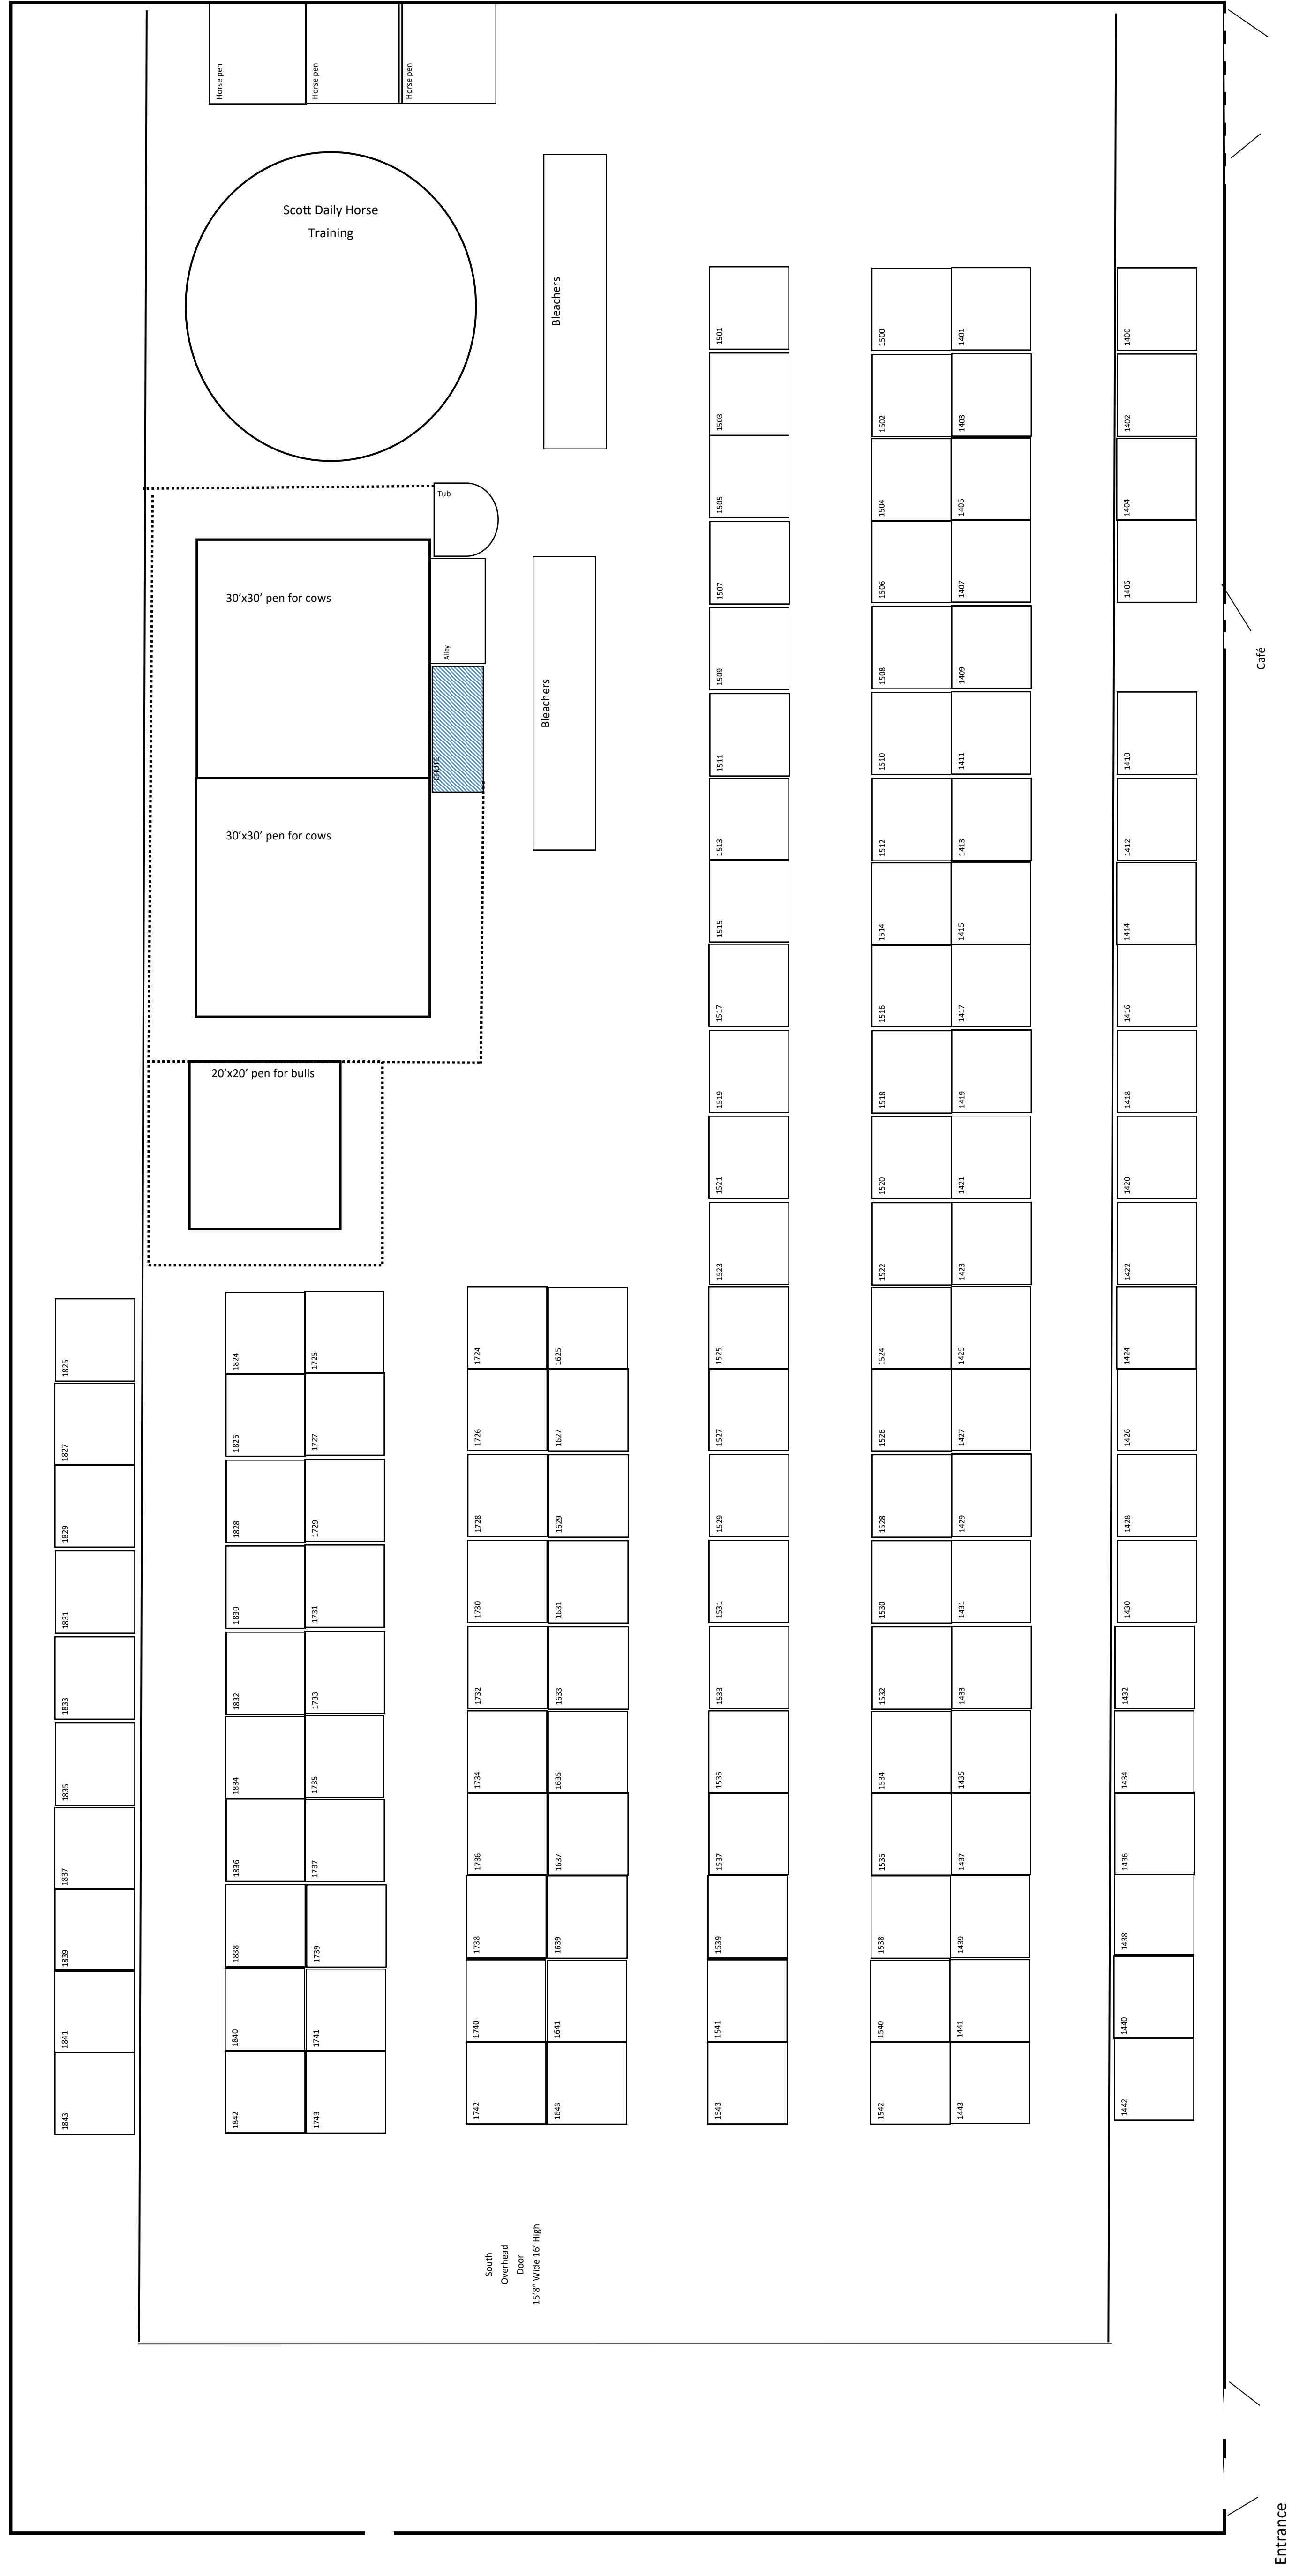

Overhead Door
15'8" W x 14'3" T

Overhead Door
12' W x 13'8" T

Overhead Door
20' W x 14' T

Walkway to Landon Arena

Restrooms

Dining Area

Concessions

Restrooms

Restrooms

Atrium

Main Entrance

Expo Hall

2026 Topeka Farm Show

Parking Lot

Landon Arena
Exhibition Hall

**Domer Arena
2026 Topeka Farm Show**

Overhead Door
13'3" W x 13'9" T

**Landon Arena
2026 Topeka Farm Show**