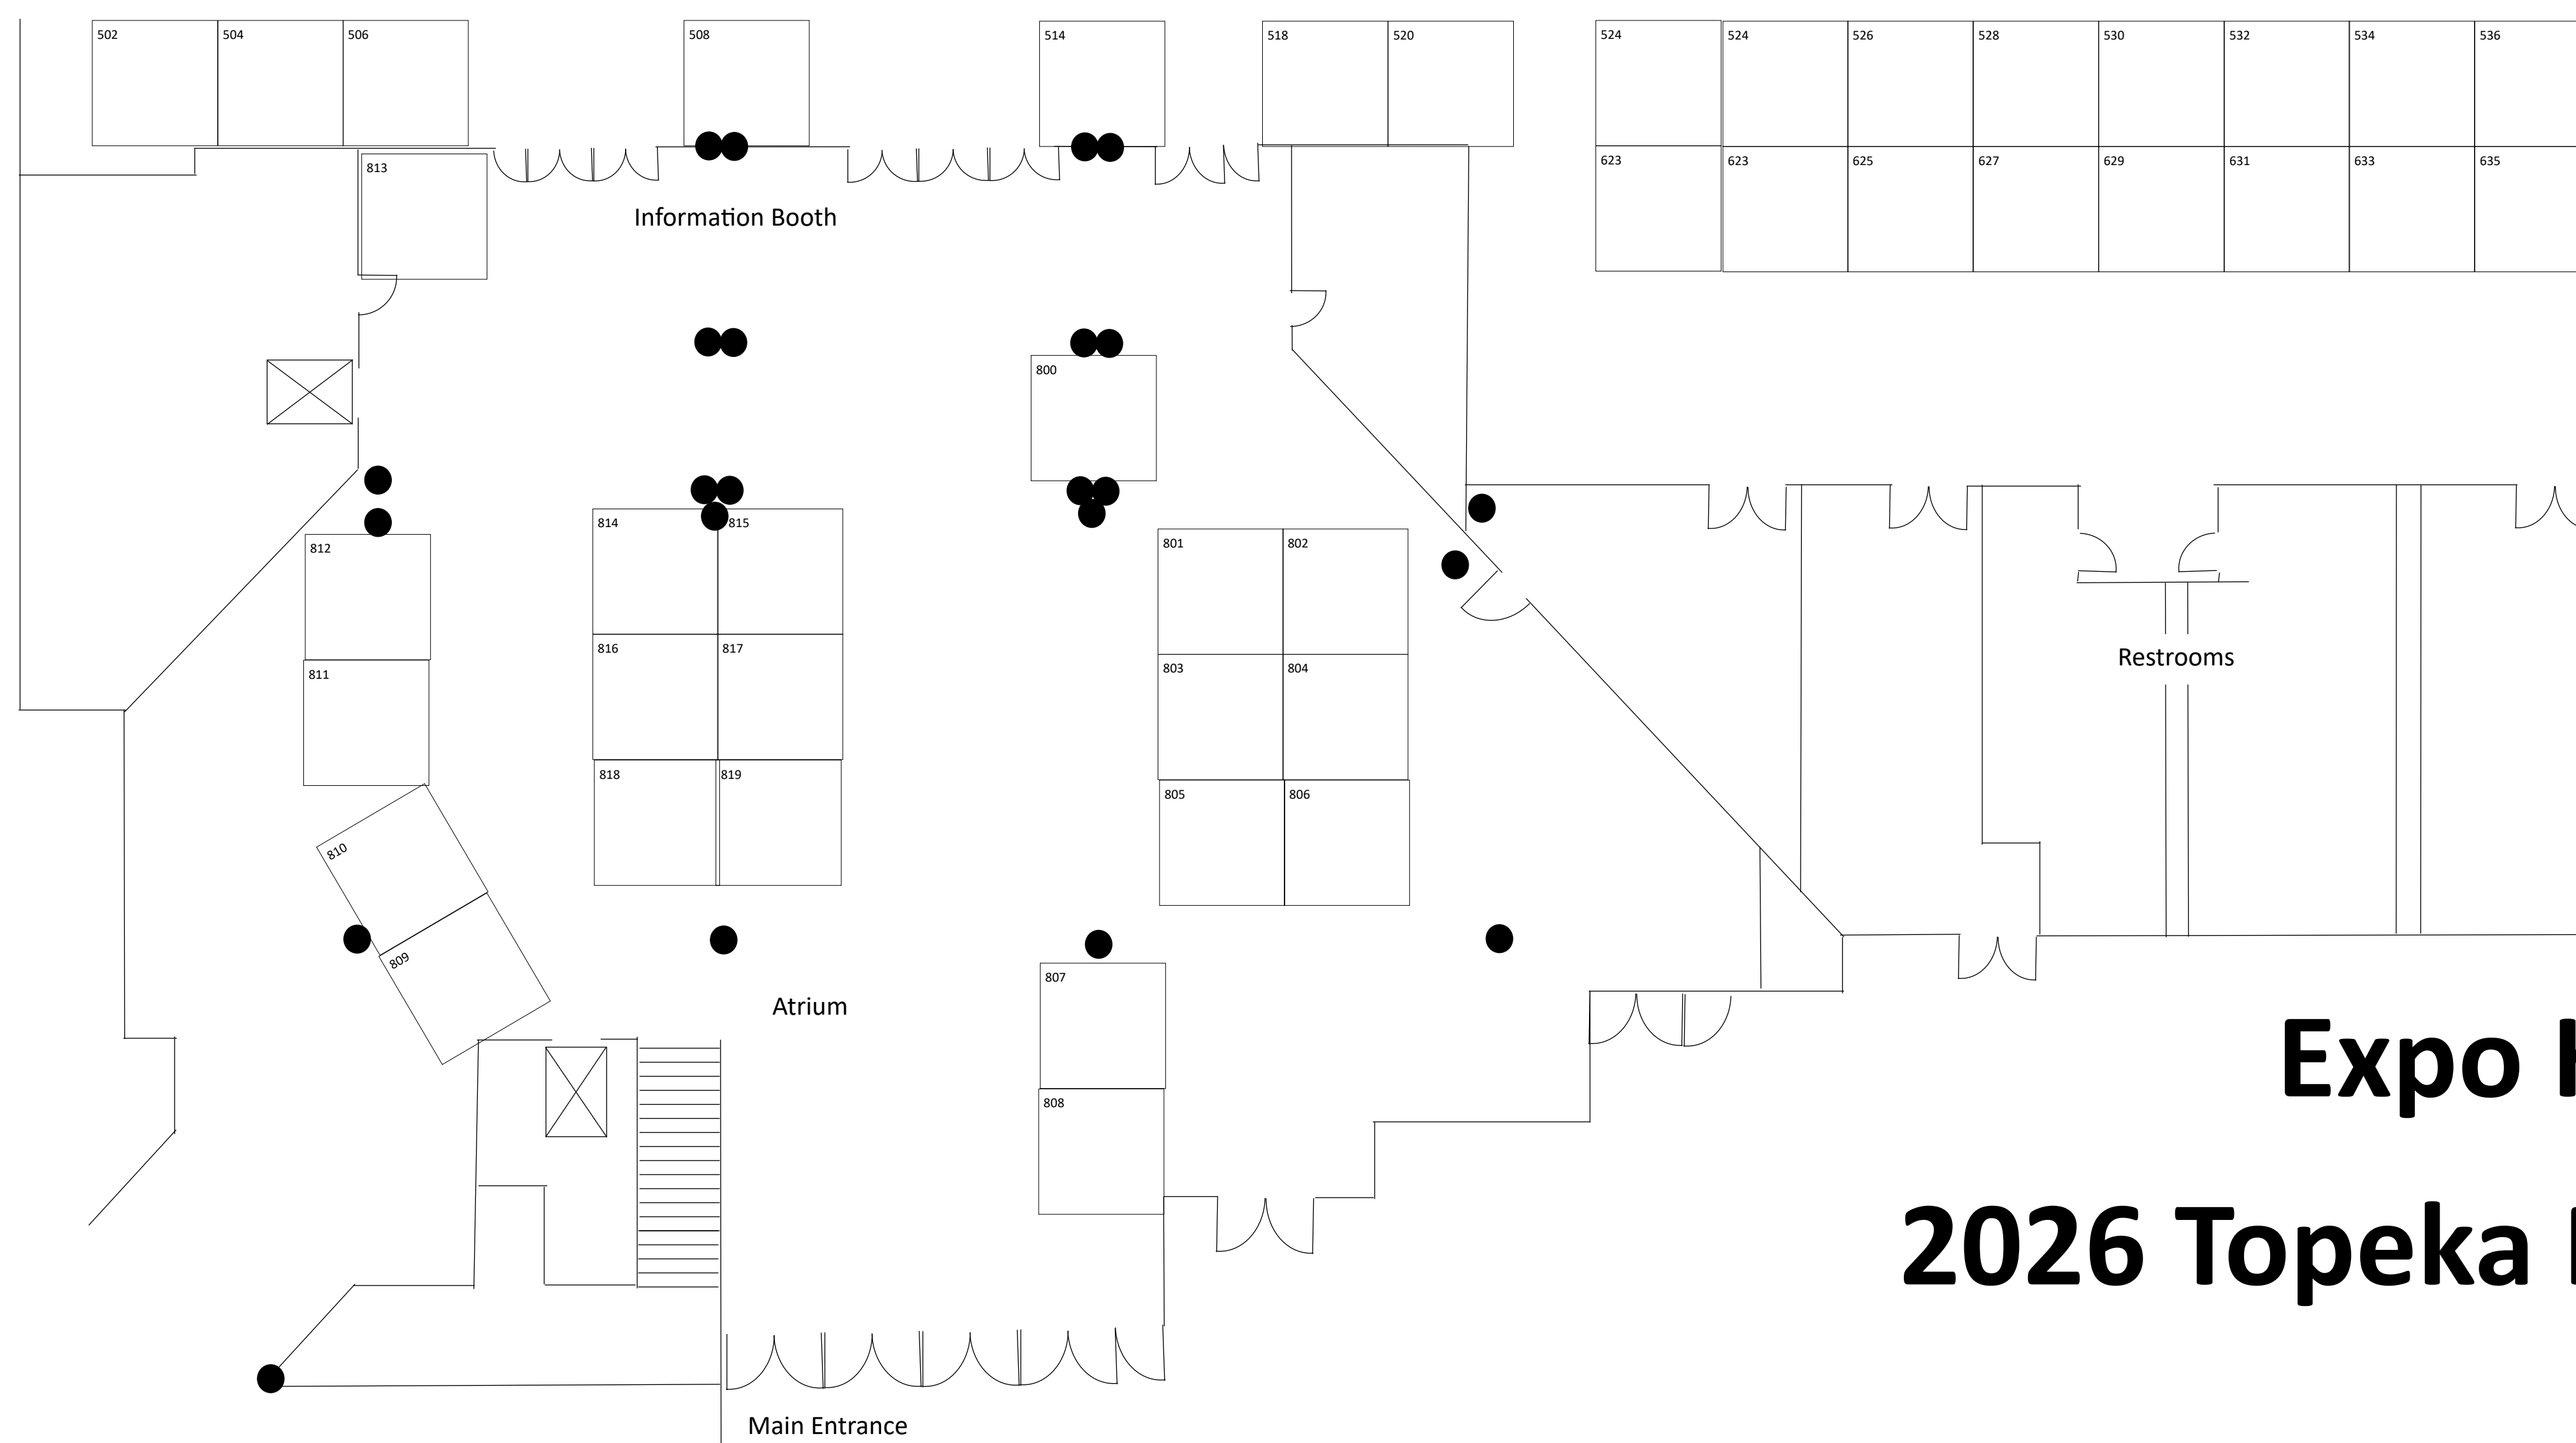

Overhead Door
15'8" W x 14'3" T

Overhead Door
12' W x 13'8" T

Overhead Door
20' W x 14' T

Walkway to Landon Arena

Restrooms

Dining Area

Concessions

Restrooms

Restrooms

Atrium

Main Entrance

Expo Hall

2026 Topeka Farm Show

Parking Lot

Landon Arena
Exhibition Hall

**Domer Arena
2026 Topeka Farm Show**

Overhead Door
13'3" W x 13'9" T

**Landon Arena
2026 Topeka Farm Show**